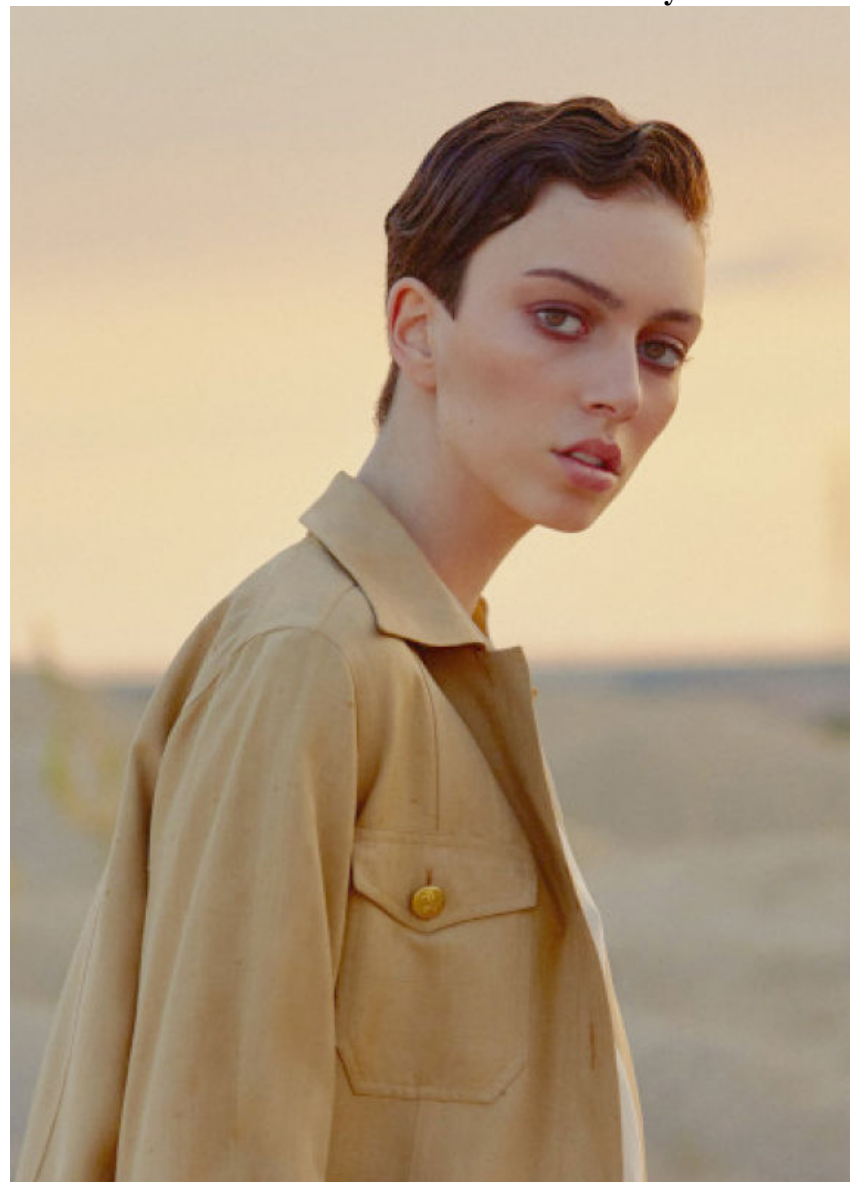

MARINA FALCON

Height : 179 cm / 5'10.5" Bust : 81 cm / 32" Waist : 61 cm / 24" Hips : 89 cm
/ 35" Shoe : 40.0 EU/ 6.5 UK Hair : Brown Eyes : Brown

SYNERGY
model management

Synergy - Room 707,7/F Yu Yuet Lai
Building, 43-55 Wyndham Street,
Central - Phone (852)2840 0084 - Fax
(852)2840 0048 - email
info@synergymodels.com