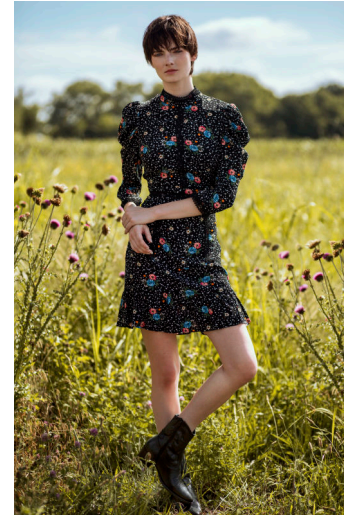

SYNERGY

model management

BROOKE GABEL

Height : 5'9.5" / 177 cm | Bust : 32" / 81 cm | Waist : 24" / 61 cm | Hips : 35.5" / 90 cm | Shoe : 39.0 EU / 6.0 UK | Hair Colour : Dark Brown | Eyes : Blue

SYNERGY

model management

BROOKE GABEL

Height : 5'9.5" / 177 cm | Bust : 32" / 81 cm | Waist : 24" / 61 cm | Hips : 35.5" / 90 cm | Shoe : 39.0 EU / 6.0 UK | Hair Colour : Dark Brown | Eyes : Blue