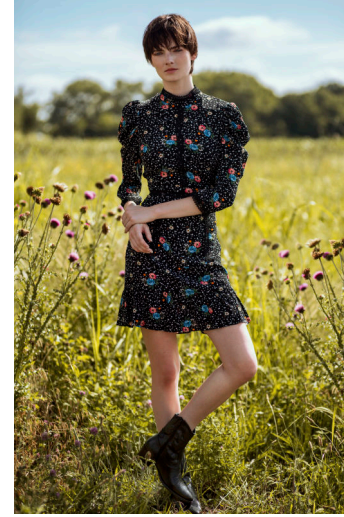

SYNERGY

model management

BROOKE GABEL

Height : 5'9.5" / 177 cm | Bust : 32" / 81 cm | Waist : 24" / 61 cm | Hips : 35.5" / 90 cm | Shoe : 39.0 EU / 6.0 UK | Hair Colour : Dark Brown | Eyes : Blue

SYNERGY

model management

BROOKE GABEL

Height : 5'9.5" / 177 cm | Bust : 32" / 81 cm | Waist : 24" / 61 cm | Hips : 35.5" / 90 cm | Shoe : 39.0 EU / 6.0 UK | Hair Colour : Dark Brown | Eyes : Blue