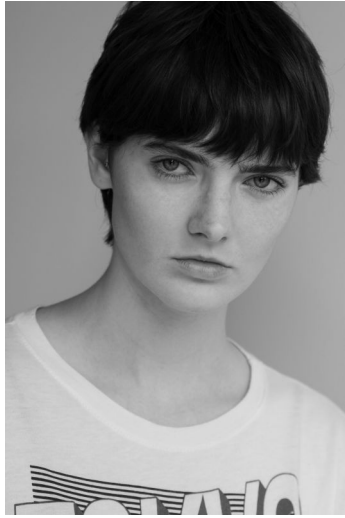

SYNERGY

model management

BROOKE GABEL

Height : 5'9.5" / 177 cm | Bust : 32" / 81 cm | Waist : 24" / 61 cm | Hips : 35.5" / 90 cm | Shoe : 39.0 EU / 6.0 UK | Hair Colour : Dark Brown | Eyes : Blue

SYNERGY

model management

BROOKE GABEL

Height : 5'9.5" / 177 cm | Bust : 32" / 81 cm | Waist : 24" / 61 cm | Hips : 35.5" / 90 cm | Shoe : 39.0 EU / 6.0 UK | Hair Colour : Dark Brown | Eyes : Blue