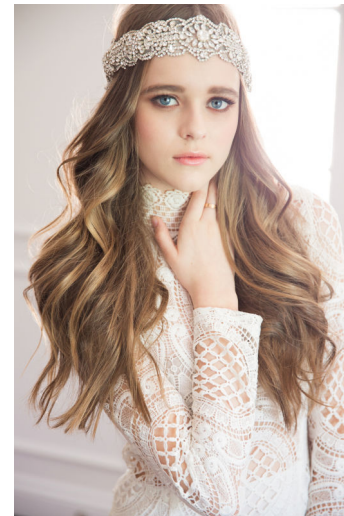

SYNERGY

model management

ALIX HAINES

Height : 67.5" / 171 cm | Bust : 32" / 81 cm | Waist : 23.5" / 60 cm | Hips : 34.5" / 88 cm | Shoe : 38.0 EU / 5.0 UK | Hair Colour : Light Brown | Eyes : Blue

SYNERGY

model management

ALIX HAINES

Height : 67.5" / 171 cm | Bust : 32" / 81 cm | Waist : 23.5" / 60 cm | Hips : 34.5" / 88 cm | Shoe : 38.0 EU / 5.0 UK | Hair Colour : Light Brown | Eyes : Blue