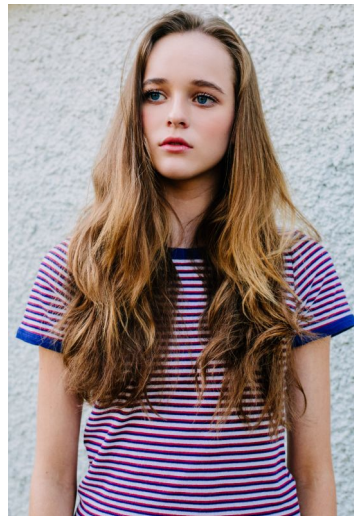

SYNERGY

model management

ALIX HAINES

Height : 67.5" / 171 cm | Bust : 32" / 81 cm | Waist : 23.5" / 60 cm | Hips : 34.5" / 88 cm | Shoe : 38.0 EU / 5.0 UK | Hair Colour : Light Brown | Eyes : Blue

SYNERGY

model management

ALIX HAINES

Height : 67.5" / 171 cm | Bust : 32" / 81 cm | Waist : 23.5" / 60 cm | Hips : 34.5" / 88 cm | Shoe : 38.0 EU / 5.0 UK | Hair Colour : Light Brown | Eyes : Blue