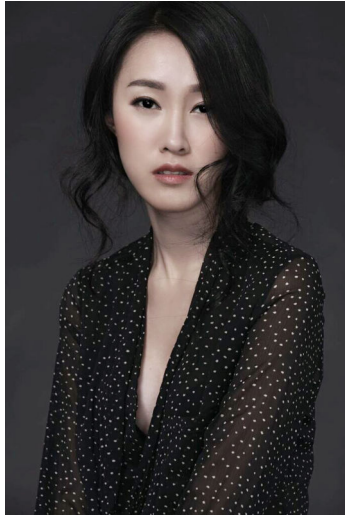

SYNERGY

model management

RUBY FUNG

Height : 5'10" / 178 cm | Bust : 31.5" / 80 cm | Waist : 23.5" / 60 cm | Hips : 35" / 89 cm | Shoe : 38.0 EU / 5.0 UK | Hair Colour : Black |

SYNERGY

model management

RUBY FUNG

Height : 5'10" / 178 cm | Bust : 31.5" / 80 cm | Waist : 23.5" / 60 cm | Hips : 35" / 89 cm | Shoe : 38.0 EU / 5.0 UK | Hair Colour : Black |