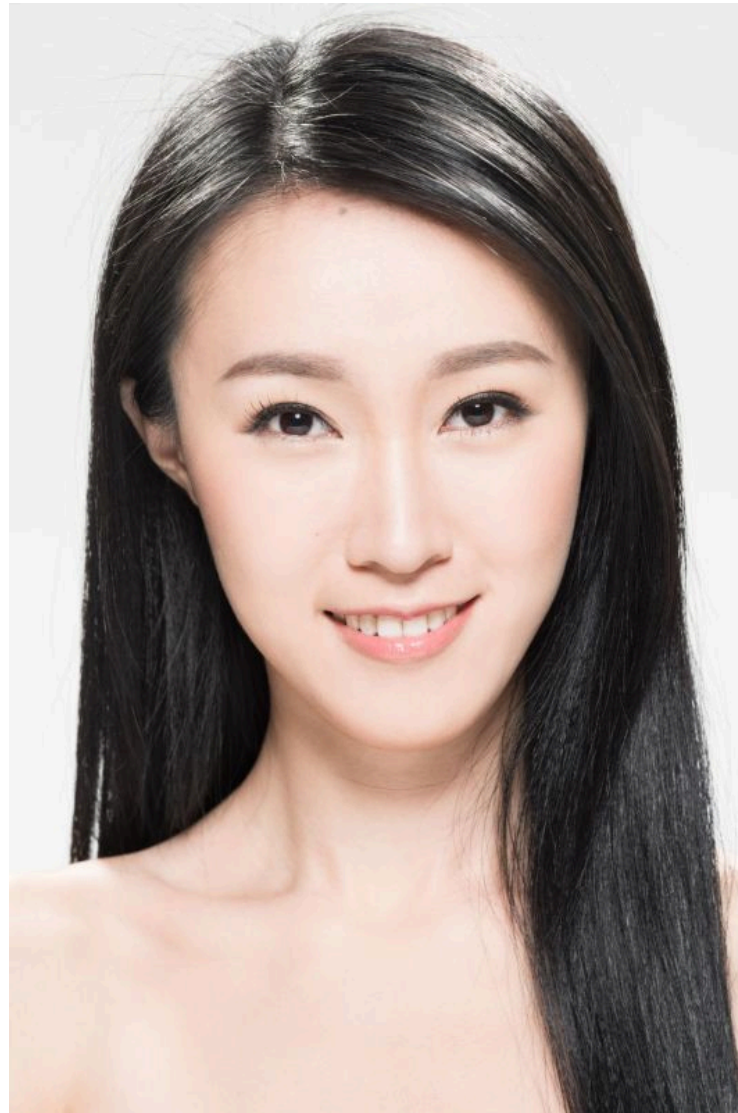

SYNERGY

model management

RUBY FUNG

Height : 5'10" / 178 cm | Bust : 31.5" / 80 cm | Waist : 23.5" / 60 cm | Hips : 35" / 89 cm | Shoe : 38.0 EU / 5.0 UK | Hair Colour : Black |

SYNERGY

model management

RUBY FUNG

Height : 5'10" / 178 cm | Bust : 31.5" / 80 cm | Waist : 23.5" / 60 cm | Hips : 35" / 89 cm | Shoe : 38.0 EU / 5.0 UK | Hair Colour : Black |