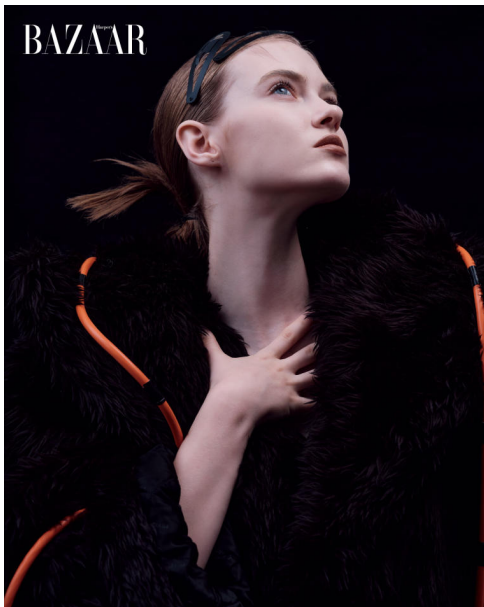

NASTYA KRAVCHENKO

Height : 177 cm / 5'9.5" Bust : 78 cm / 30.5" Waist : 60 cm / 23.5" Hips : 89 cm / 35" Shoe : 38.0 EU/ 5.0 UK Hair : Brown Venetian Eyes : Blue

SYNERGY
model management

Synergy - Room 707,7/F Yu Yuet Lai
Building, 43-55 Wyndham Street,
Central - Phone (852)2840 0084 - Fax
(852)2840 0048 - email
info@synergymodels.com