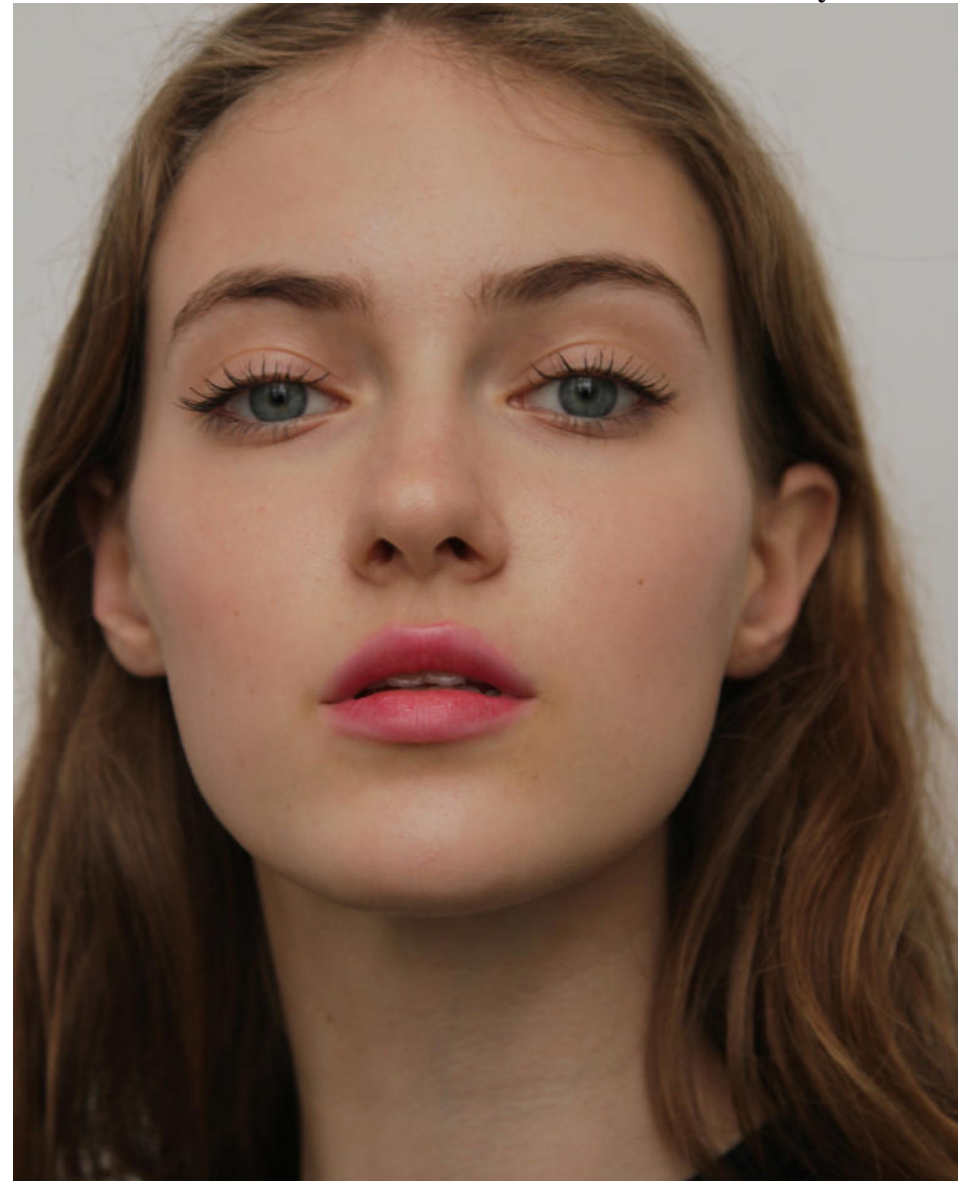

NASTYA KRAVCHENKO

Height : 177 cm / 5'9.5" Bust : 78 cm / 30.5" Waist : 60 cm / 23.5" Hips : 89 cm / 35" Shoe : 38.0 EU/ 5.0 UK Hair : Brown Venetian Eyes : Blue

SYNERGY
model management

Synergy - Room 707,7/F Yu Yuet Lai
Building, 43-55 Wyndham Street,
Central - Phone (852)2840 0084 - Fax
(852)2840 0048 - email
info@synergymodels.com