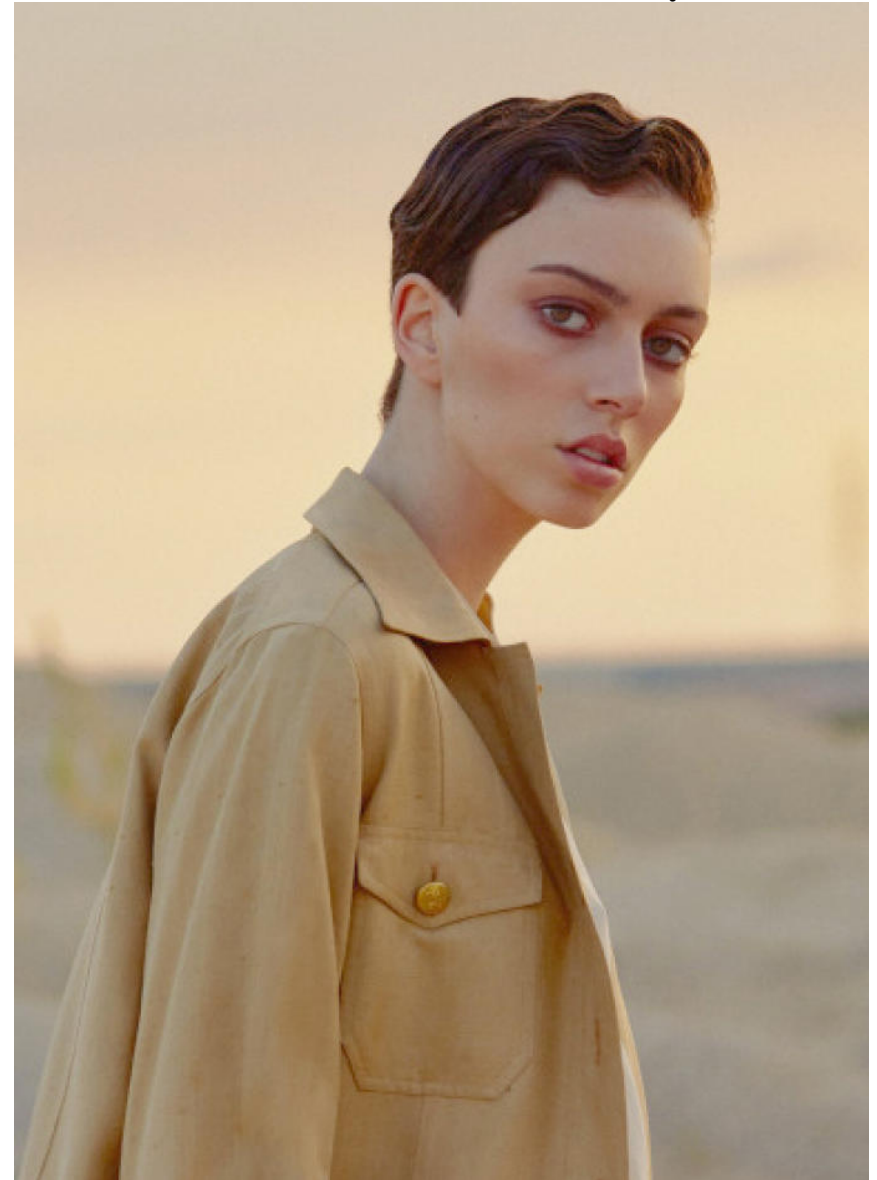

MARINA FALCON

Height : 179 cm / 5'10.5" Bust : 81 cm / 32" Waist : 61 cm / 24" Hips : 89 cm
/ 35" Shoe : 40.0 EU/ 6.5 UK Hair : Brown Eyes : Brown

SYNERGY
model management

Synergy - Room 707,7/F Yu Yuet Lai
Building, 43-55 Wyndham Street,
Central - Phone (852)2840 0084 - Fax
(852)2840 0048 - email
info@synergymodels.com