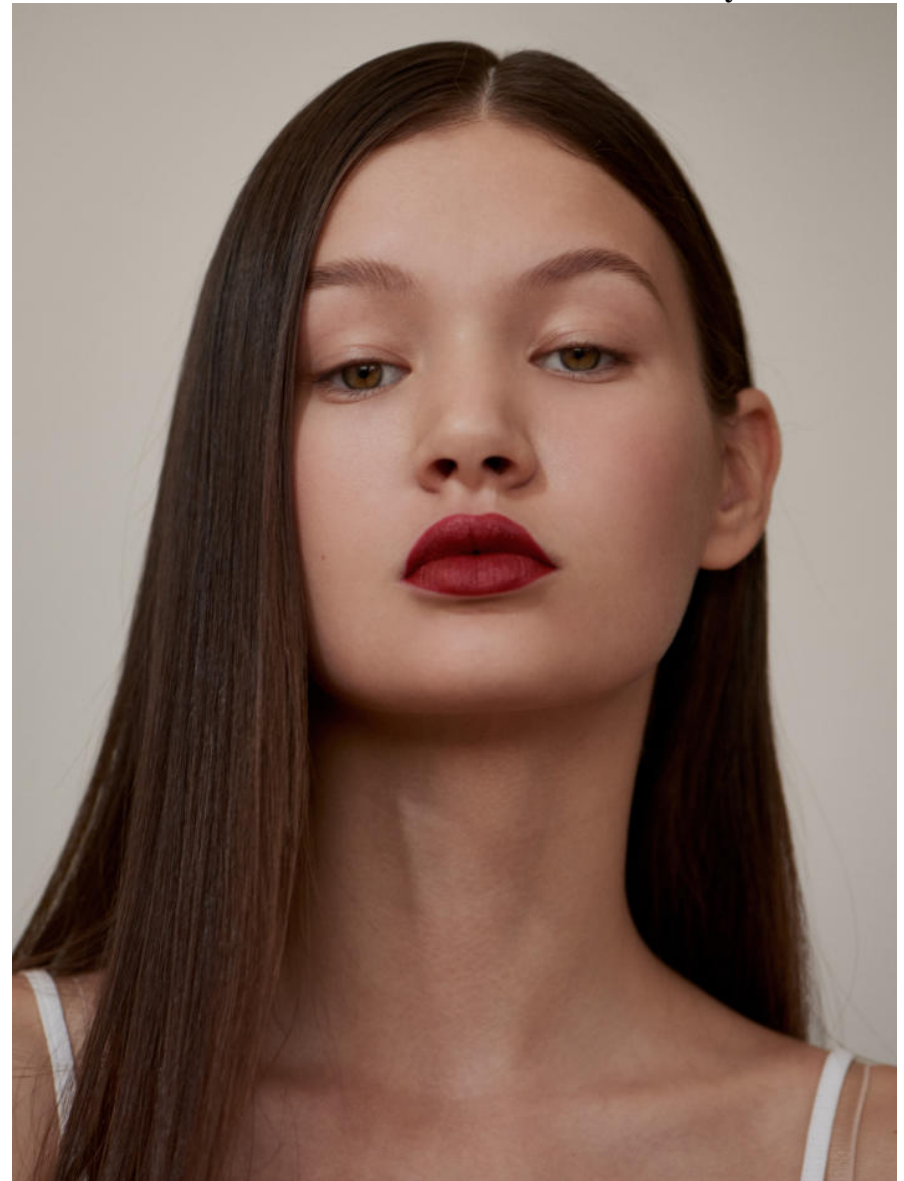

LISSA D

Height : 178 cm / 5'10" Bust : 81 cm / 32" Waist : 61 cm / 24" Hips : 90 cm / 35.5" Shoe : 39.0 EU/ 6.0 UK Hair : Dark Brown Eyes : Brown

SYNERGY
model management

Synergy - Room 707,7/F Yu Yuet Lai Building, 43-55 Wyndham Street, Central - Phone (852)2840 0084 - Fax (852)2840 0048 - email info@synergymodels.com