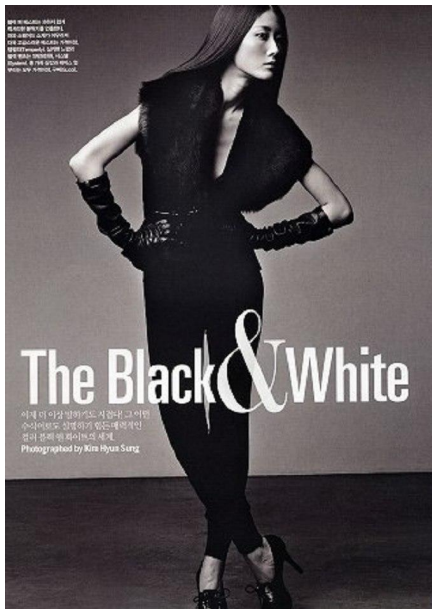

# LEE HYUN YI

Height : 178 cm / 5'10" Bust : 81 cm / 32" Waist : 61 cm / 24" Hips : 90 cm / 35.5" Shoe : 38.0 EU/ 5.0 UK Hair : Black Eyes : Black

**SYNERGY**  
model management

Synergy - Room 707,7/F Yu Yuet Lai  
Building, 43-55 Wyndham Street,  
Central - Phone (852)2840 0084 - Fax  
(852)2840 0048 - email  
info@synergymodels.com