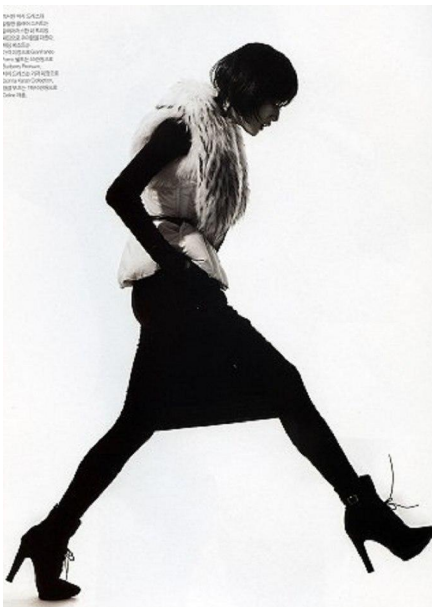

# LEE HYUN YI

Height : 178 cm / 5'10" Bust : 81 cm / 32" Waist : 61 cm / 24" Hips : 90 cm / 35.5" Shoe : 38.0 EU/ 5.0 UK Hair : Black Eyes : Black

**SYNERGY**  
model management

Synergy - Room 707,7/F Yu Yuet Lai  
Building, 43-55 Wyndham Street,  
Central - Phone (852)2840 0084 - Fax  
(852)2840 0048 - email  
info@synergymodels.com