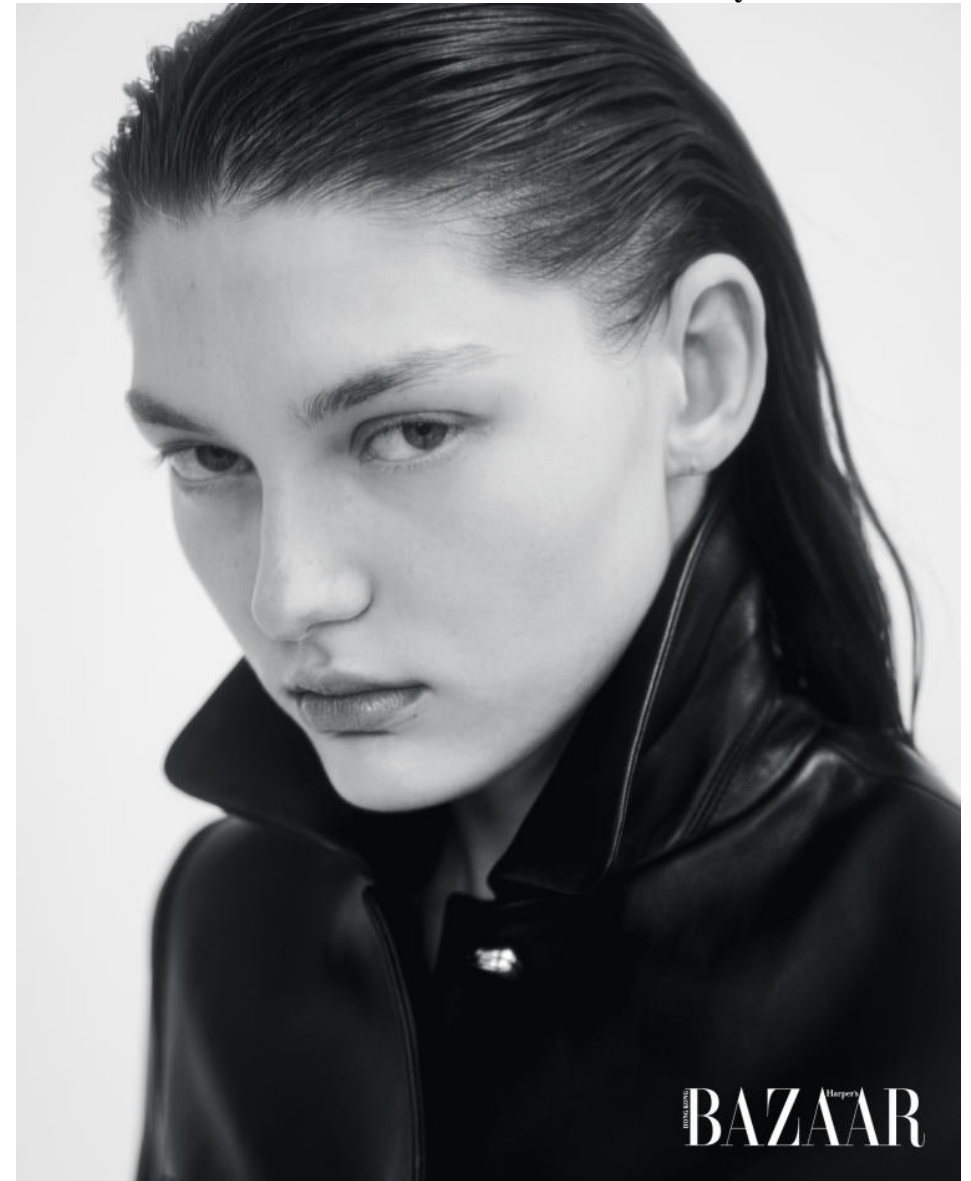

KARINA MAMEKOVA

Height : 178 cm / 5'10" Bust : 81 cm / 32" Waist : 61 cm / 24" Hips : 90 cm /
35.5" Shoe : 39.0 EU/ 6.0 UK Hair : Brown Eyes : Blue

SYNERGY
model management

Synergy - Room 707,7/F Yu Yuet Lai
Building, 43-55 Wyndham Street,
Central - Phone (852)2840 0084 - Fax
(852)2840 0048 - email
info@synergymodels.com

BAZAAR
Hugoboss