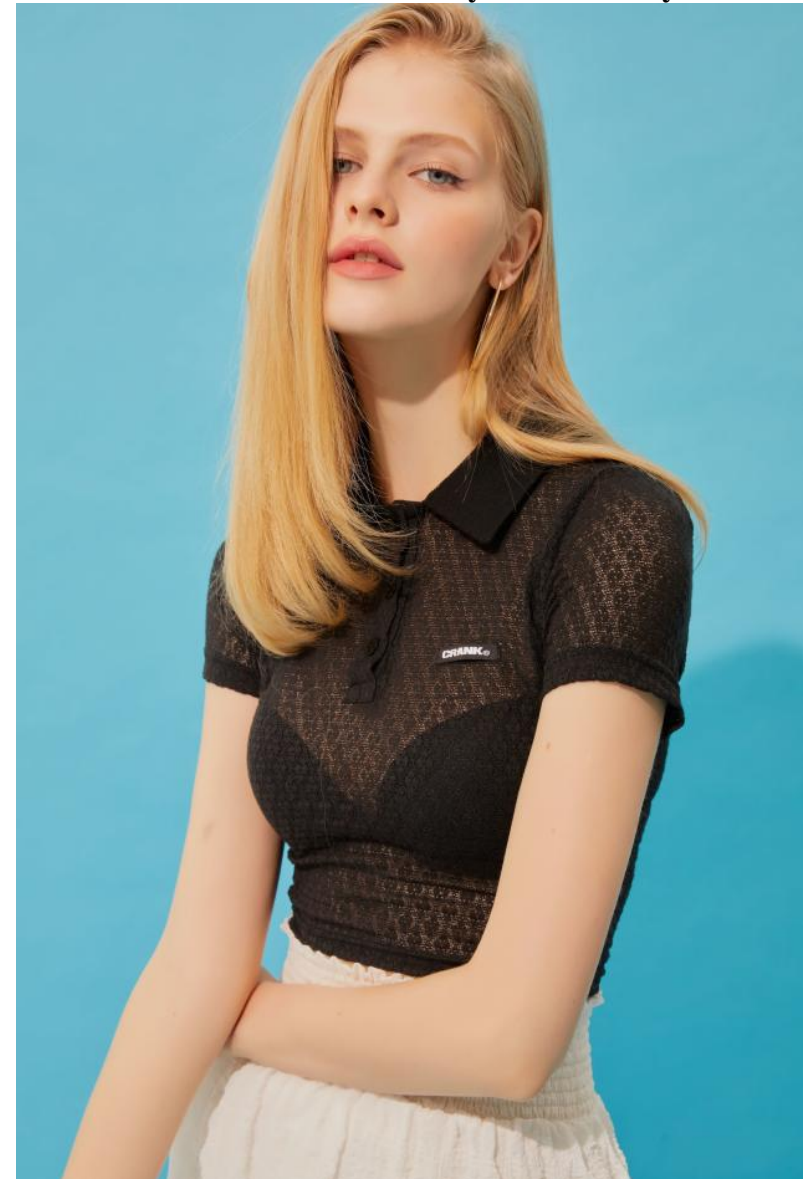

# FEYA .

**Height : 175 cm / 5'9" Bust : 81 cm / 32" Hips : 90 cm / 35.5" Shoe : 38.0 EU/  
5.0 UK Hair : Blonde Eyes : Blue/Grey**

**SYNERGY**  
model management

Synergy - Room 707,7/F Yu Yuet Lai  
Building, 43-55 Wyndham Street,  
Central - Phone (852)2840 0084 - Fax  
(852)2840 0048 - email  
info@synergymodels.com