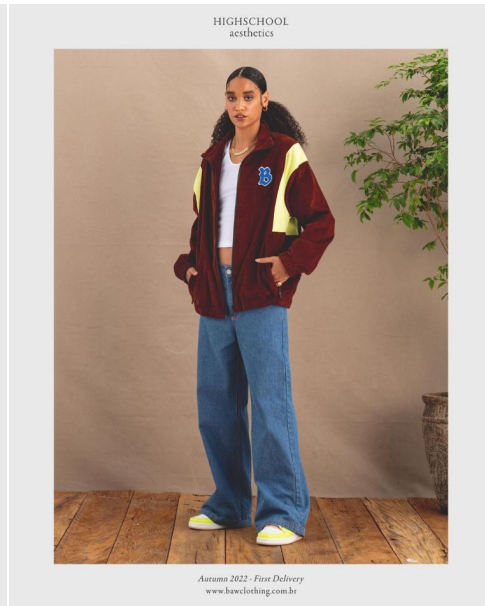

# Dulce Marie

**SYNERGY**  
model management

Synergy - Room 707, 7/F Yu Yuet Lai  
Building, 43-55 Wyndham Street,  
Central - Phone (852)2840 0084 - Fax  
(852)2840 0048 - email  
info@synergymodels.com