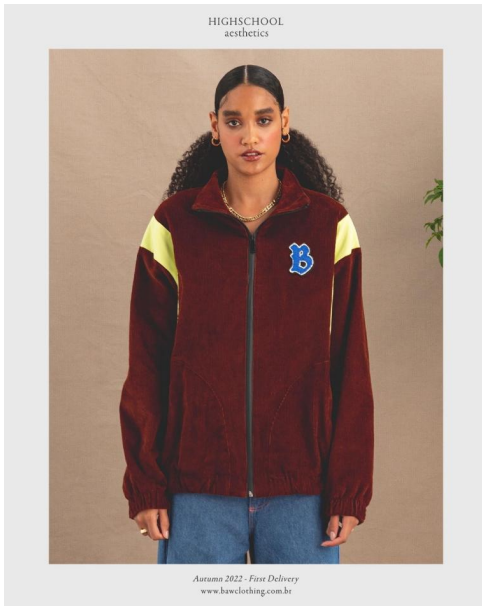

# Dulce Marie

**SYNERGY**  
model management

Synergy - Room 707, 7/F Yu Yuet Lai  
Building, 43-55 Wyndham Street,  
Central - Phone (852)2840 0084 - Fax  
(852)2840 0048 - email  
info@synergymodels.com