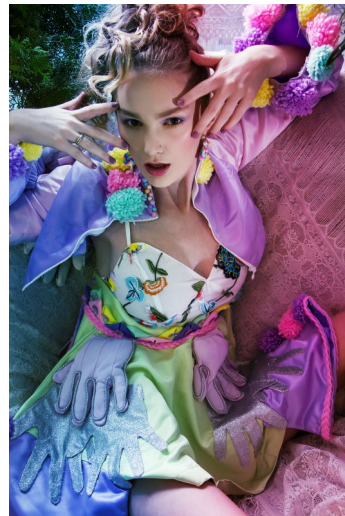

SYNERGY

model management

ANI K

Height : 5'8.5" / 174 cm | Bust : 34.5" / 87 cm | Waist : 24" / 61 cm | Hips : 35" / 89 cm | Shoe : 37.0 EU / 4.0 UK | Hair Colour : Light Brown | Eyes : Green

SYNERGY

model management

ANI K

Height : 5'8.5" / 174 cm | Bust : 34.5" / 87 cm | Waist : 24" / 61 cm | Hips : 35" / 89 cm | Shoe : 37.0 EU / 4.0 UK | Hair Colour : Light Brown | Eyes : Green

SYNERGY

model management

ANI K

Height : 5'8.5" / 174 cm | Bust : 34.5" / 87 cm | Waist : 24" / 61 cm | Hips : 35" / 89 cm | Shoe : 37.0 EU / 4.0 UK | Hair Colour : Light Brown | Eyes : Green