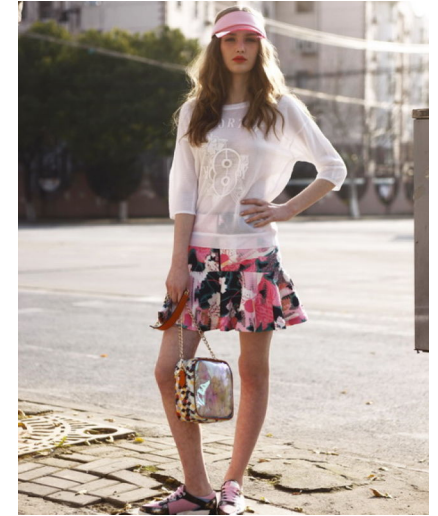

SYNERGY

model management

ANI K

Height : 5'8.5" / 174 cm | Bust : 34.5" / 87 cm | Waist : 24" / 61 cm | Hips : 35" / 89 cm | Shoe : 37.0 EU / 4.0 UK | Hair Colour : Light Brown | Eyes : Green

SYNERGY

model management

ANI K

Height : 5'8.5" / 174 cm | Bust : 34.5" / 87 cm | Waist : 24" / 61 cm | Hips : 35" / 89 cm | Shoe : 37.0 EU / 4.0 UK | Hair Colour : Light Brown | Eyes : Green

SYNERGY

model management

ANI K

Height : 5'8.5" / 174 cm | Bust : 34.5" / 87 cm | Waist : 24" / 61 cm | Hips : 35" / 89 cm | Shoe : 37.0 EU / 4.0 UK | Hair Colour : Light Brown | Eyes : Green